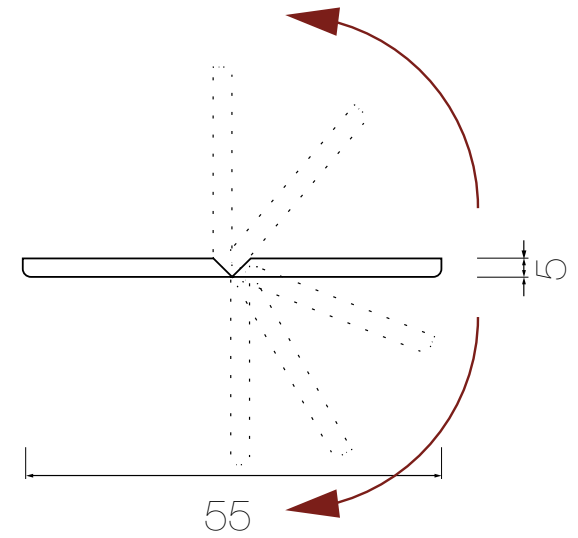

Esquinero Flexible