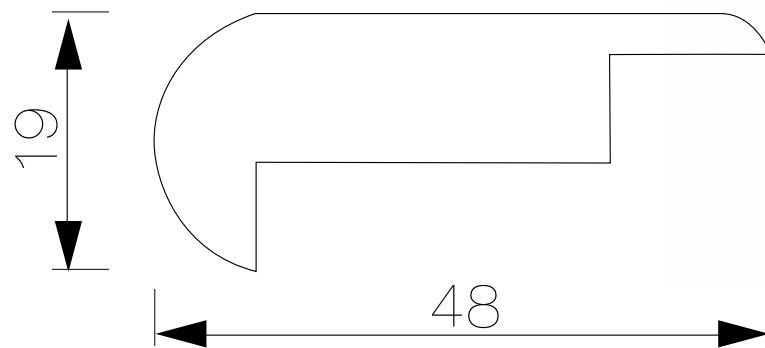

Canto Peldaño

MDF 2.44mt.

Gris Ceniza