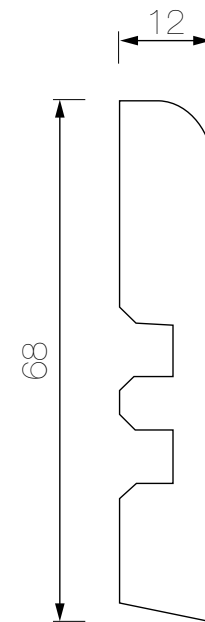

Guardapolvo GP22 Resistente a la Humedad

MDF 2.44mt.

Blanco

Bambú Rústico

Mara Clara Folio

Gris Ceniza