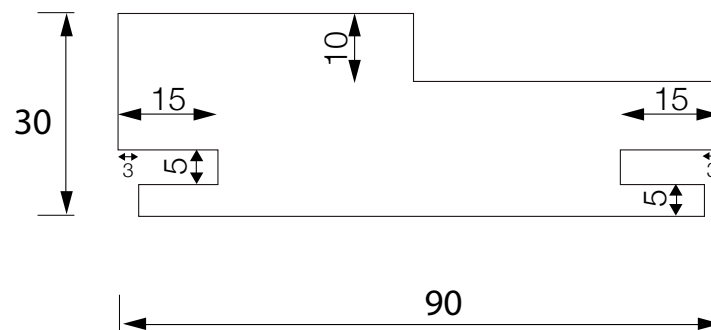

Marco de Puerta ***Sistema Modular de Marco*** ***MDF RH 2.5mt.***

Gris Ceniza

Bambú Rústico

Chapa Mara Clara