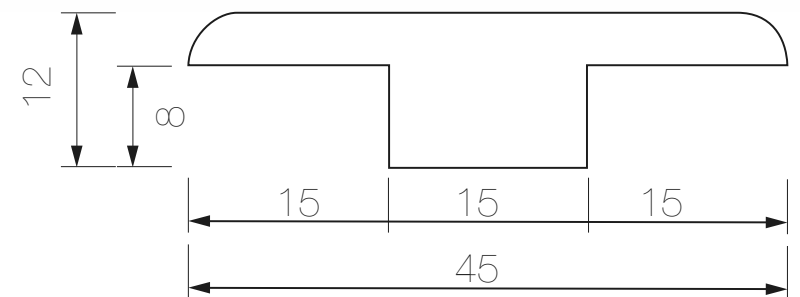

Guía Compensación *Desnivel*
MDF 2.44mt.
MDF 0.8mt.

Coigüe

A photograph of a doorway. On the right, a wooden door frame is visible. In the background, a bright green storage bin sits on a light-colored wooden floor. To the left, a black metal table leg is partially visible. The scene is brightly lit, suggesting natural light from a window or door.