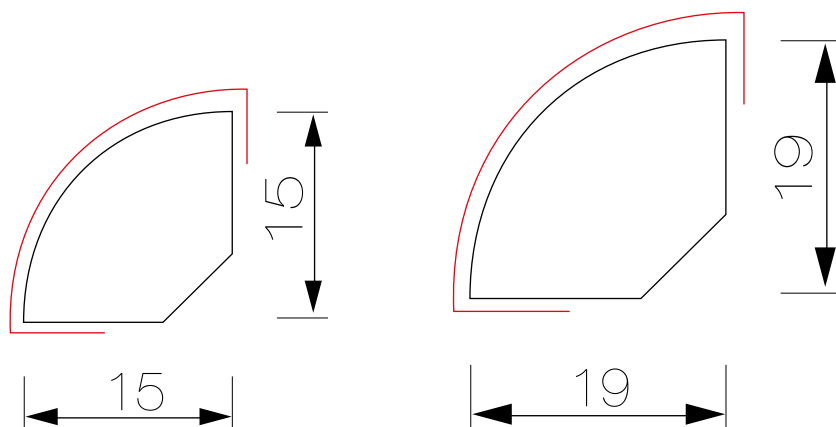

Junquillo

MDF 2.44mt.

Chapa Mara Clara