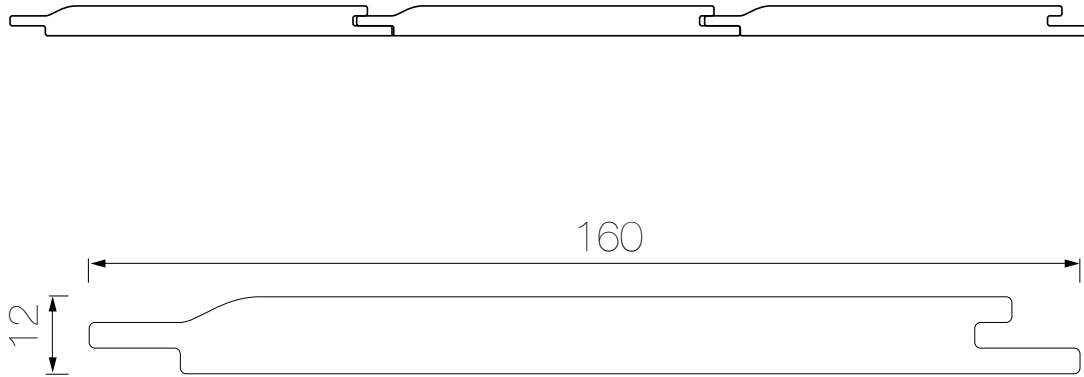

Aplicaciones

Revestimiento Machihembrado