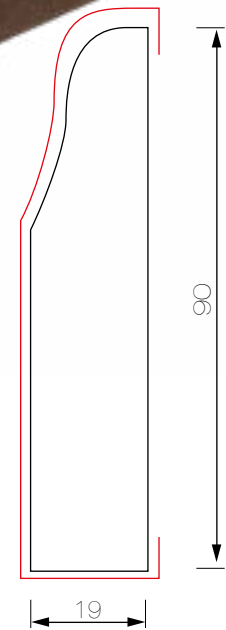

Guardapolvo GP22 Resistente a la Humedad

MDF 2.44mt.

Blanco

Bambú Rústico

Mara Clara Folio

Gris Ceniza

Guardapolvo G50

MDF 2.44mt.

Gris Ceniza

Bambú Rústico

Chapa Mara Clara

Guardapolvo con Chaflan

MDF 2.44mt.

Chapa Mara Clara

Corniza MC7

MDF 2.44mt.

Guía Compensación *Desnivel*
MDF 2.44mt.
MDF 0.8mt.

Coigüe

A photograph of a doorway. On the right, a wooden door frame is visible. In the background, a bright green storage bin sits on a light-colored wooden floor. To the left, a black metal table leg is partially visible. The scene is brightly lit, suggesting natural light from a window or door.