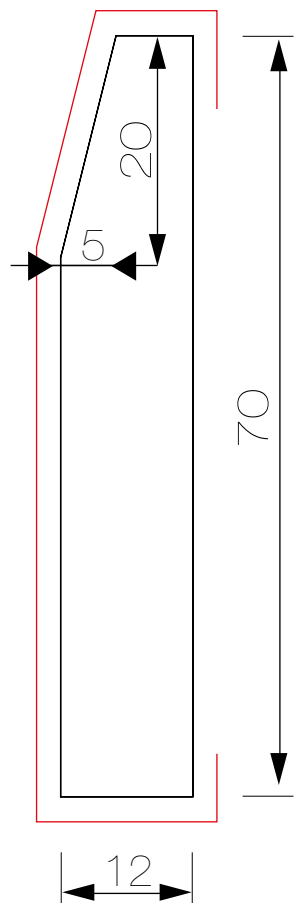

Guardapolvo con Chaflan

MDF 2.44mt.

Chapa Mara Clara